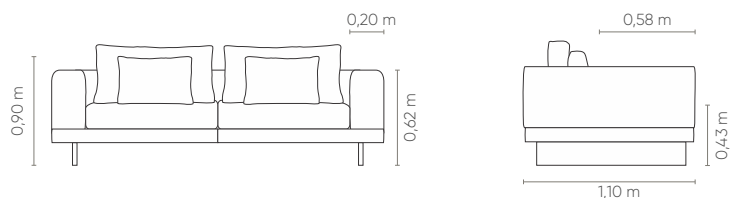

BANAT

SB 2	ASS	ENC	DEC	ROL
1,40 m	2	2	2	2
1,60 m	2	2	2	2
1,80 m	2	2	2	2
2,00 m	2	2	2	2
2,20 m	2	2	2	2
2,40 m	2	2	2	2

SB 1 AP (D/E)	ASS	ENC	DEC	ROL
1,05 m	1	1	1	1
1,15 m	1	1	1	1
1,25 m	1	1	1	1
1,35 m	1	1	1	1
1,45 m	1	1	1	1
1,55 m	1	1	1	1

SB 1 AP (D/E)	ASS	ENC	DEC	ROL
1,75 m	1	2	2	2
1,95 m	1	2	2	2
2,15 m	1	2	2	2
2,35 m	1	2	2	2
2,55 m	1	2	2	2
2,75 m	1	2	2	2

SB BI (D/E)	ASS	ENC	DEC	ROL
1,20 m	1	1	1	1
1,30 m	1	1	1	1
1,40 m	1	1	1	1
1,50 m	1	1	1	1
1,60 m	1	1	1	1
1,70 m	1	1	1	1

PUFF
0,70 x 0,50m
0,80 x 0,50 m
0,90 x 0,50 m
1,00 x 0,50 m
1,10 x 0,50 m
1,20 x 0,50 m
1,10 x 1,10 m

PUFF BI
0,70 x 1,10 m
0,80 x 1,10 m
0,90 x 1,10 m
1,00 x 1,10 m
1,10 x 1,10 m
1,20 x 1,10 m

Conforto EasyFit®.

Assento, encosto e braços fixos sem detalhe de costura. Almofada de assento fixa com costura em pesponto simples. Almofada de encosto e almofada rolinho Ø10cm soltas sem detalhe de costura nas opções aberta e fechada. Almofada decorativa 50x50 cm solta sem detalhe de costura. Pés em madeira disponíveis nos acabamentos laminado, pintura laca e pintura verniz. Aparador em aço carbono disponível nos acabamentos laminado, pintura MTX e pintura metalizada.

Medidas podem apresentar leves variações. Nos reservamos o direito de efetuar alterações sem consulta prévia.

EasyFit® Comfort. Seat, backrest and fixed arms. Fixed seat cushion. Back pillow, decorative pillow and Ø10cm roll pillow loose. Wooden feet, available in Natural Laminated, Lacquer Painting and Varnish Painting finishes. Sideboard in Carbon Steel, available in finishes: Natural Laminated, MTX Paint and Metallic Paint.

Confort EasyFit®. Asiento, respaldo y brazos fijos. Cojín de asiento fijo. Almohada de respaldo, almohada decorativa y almohada enrollable de Ø10cm sueltas. Patas de madera, disponibles en acabados Laminado Natural, Pintura Laca y Pintura Barniz. Aparador en Acero Carbono, disponible en los acabados: Laminado Natural, Pintura MTX y Pintura Metalizada.