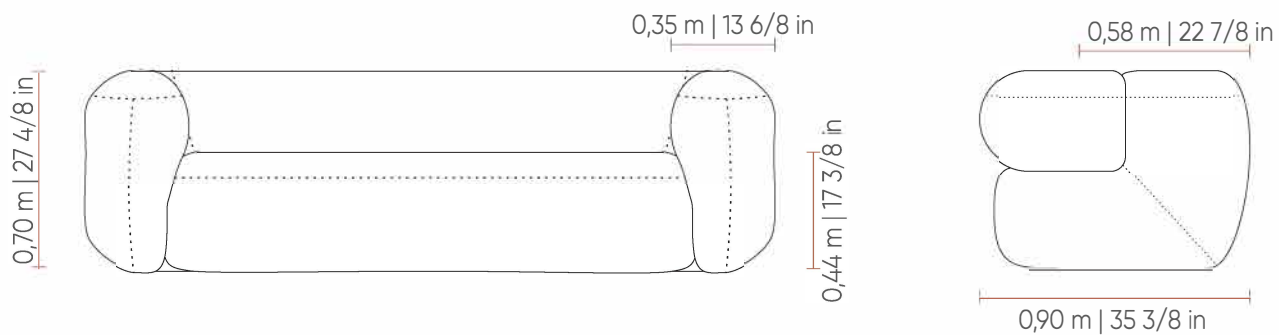

POMME

SOFÁS LIVING

LIVING ROOM SOFAS | SOFÁS PARA LIVING