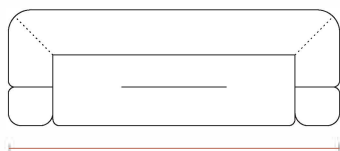

POMME

SOFÁS LIVING

LIVING ROOM SOFAS | SOFÁS PARA LIVING

2 BRAÇOS 1 ASSENTO (2B1)
2 arms 1 seat | 2 brazos 1 asiento

DIMENSÕES
DIMENSIONS | DIMENSIONES

2,20 m | 86 5/8 in
2,40 m | 94 4/8 in
2,60 m | 102 3/8 in
2,80 m | 110 2/8 in
3,00 m | 118 1/8 in
3,20 m | 126 in

1 BRAÇO 1 ASSENTO (1B1)
1 arm 1 seat | 1 brazo 1 asiento

DIMENSÕES
DIMENSIONS | DIMENSIONES

1,10 m | 43 2/8 in
1,20 m | 47 2/8 in
1,30 m | 51 1/8 in
1,40 m | 55 1/8 in
1,50 m | 59 in
1,60 m | 63 in
1,70 m | 66 7/8 in
1,80 m | 70 7/8 in
1,90 m | 74 6/8 in
2,00 m | 78 6/8 in
2,10 m | 82 5/8 in

CANTO (CTO)
corner | esquinero

DIMENSÕES
DIMENSIONS | DIMENSIONES

1,30m x 1,30m | 51 1/8in x 51 1/8in

CANTO CHAISE 45° (CTO CH 45°)
corner chaise 45° | chaise esquinera 45°

DIMENSÕES
DIMENSIONS | DIMENSIONES